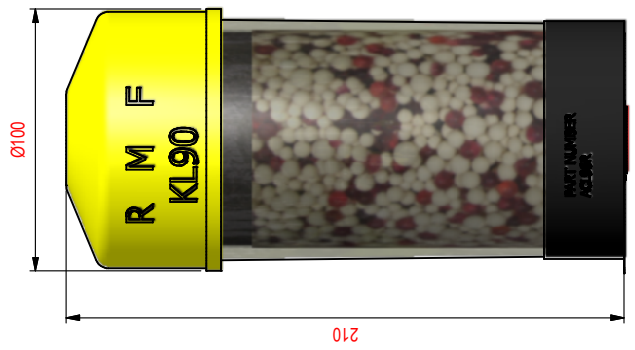

MODEL (1 : 2)

1	1	Air Conditioner Connection	G3/4" - BSP	NA	Female
Pos	Qty	Description	Size	Material	Remarks
 Website : WWW.BRMFILTER.COM Designed by M.W. Designed date 4-11-2008 Design state WorkInProgress Checked by Checked date PROJECTION DIMENSIONAL TOLERANCE ACCORDING TO ISO 2768H / NEN 2285 SCALE : 1:1					
Revision			Date	Description	Name
DOCUMENT TITLE RMF AIR CONDITIONER ACL96R					
ARTICLE NUMBER			DRAWING NUMBER		REVISION
9317582			A3--9-294-12102		